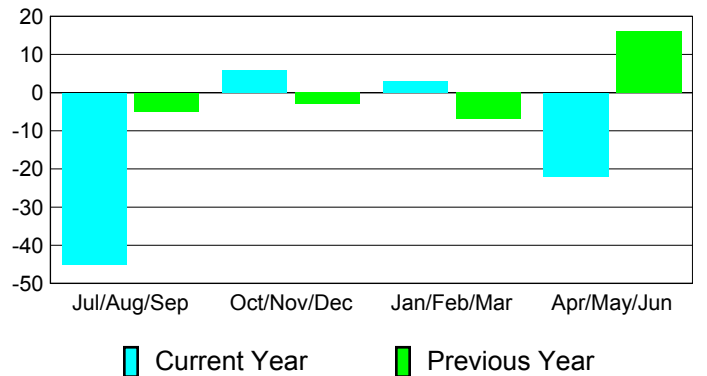

**Membership Results
2010-2011**

**Membership
2009-2010**

Month	Net Memb Goal	Actual New Memb	Actual Dropped Memb	Gain/Loss of Memb	Gain/Loss of Memb
Jul/Aug/Sep	5	19	-64	-45	-5
Oct/Nov/Dec	5	38	-32	6	-3
Jan/Feb/Mar	5	23	-20	3	-7
Apr/May/June	20	24	-46	-22	16
Totals	35	104	-162	-58	1

Membership Results 2010-2011

Goal, New, Dropped, Gain/Loss

Comparison of Membership Gain/Loss

Current Year Compared to the Previous Year

Gender Comparison 2010-2011

Jul/Aug/Sep

Oct/Nov/Dec

Jan/Feb/Mar

Apr/May/June

Male

Female