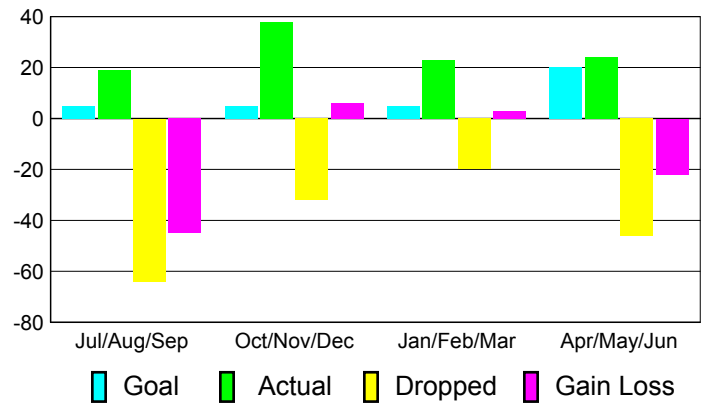

Membership Results 2010-2011

Goal, New, Dropped, Gain/Loss

Comparison of Membership Gain/Loss

Current Year Compared to the Previous Year